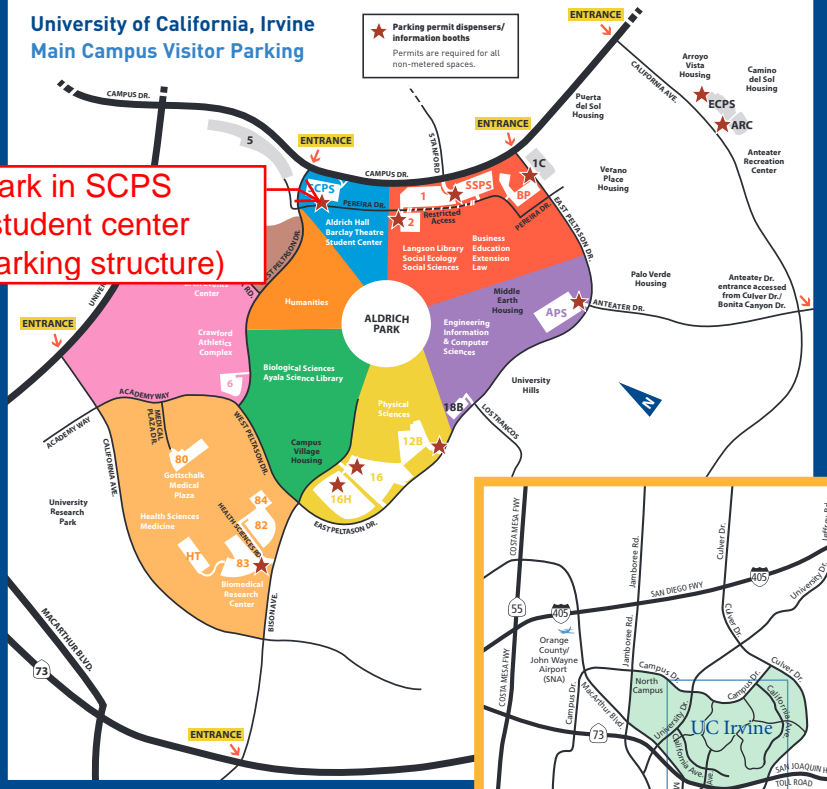

University of California, Irvine Main Campus Visitor Parking

**Park in SCPS
(student center
parking structure)**